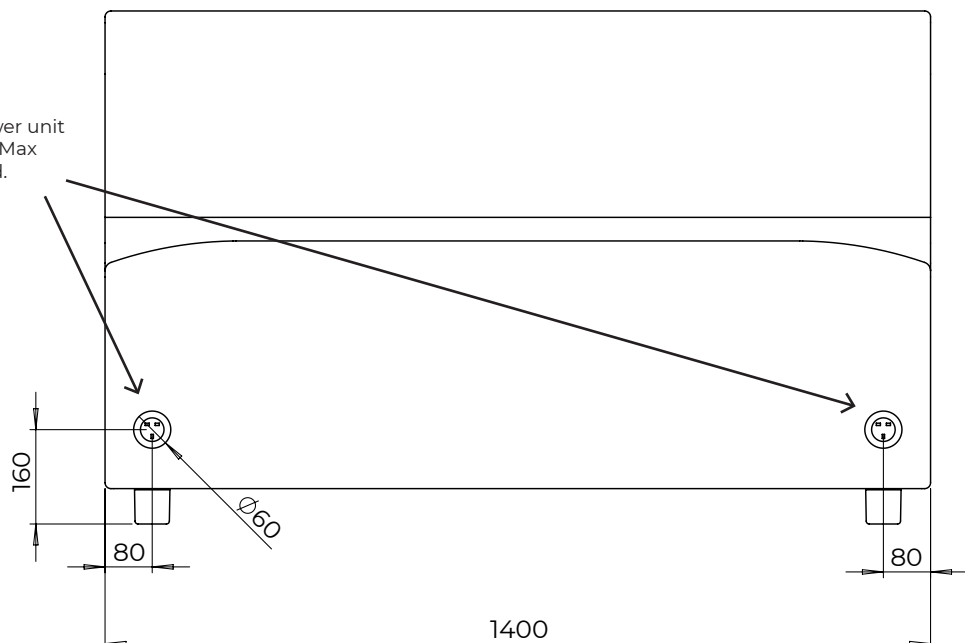

## Lightning Installation

2

**A1 SPOTS**  
Make a hole for lighting installation in the desired size.  
Predrilled hole (Ø20 mm) in the construction.

**B1**

**PENDANT**  
Lead the wire to the centre of separation between the roofs if centred lighting is desired.  
(Pendant max weight 10 kg)

## Power Unit Installation

2

A

Max Ø60  
Place the power unit  
in the sides if Max  
Ø60 is desired.

3

**B**

**Max  $\varnothing 80$**   
Place the power unit  
centred if Max  $\varnothing 80$  is  
desired.