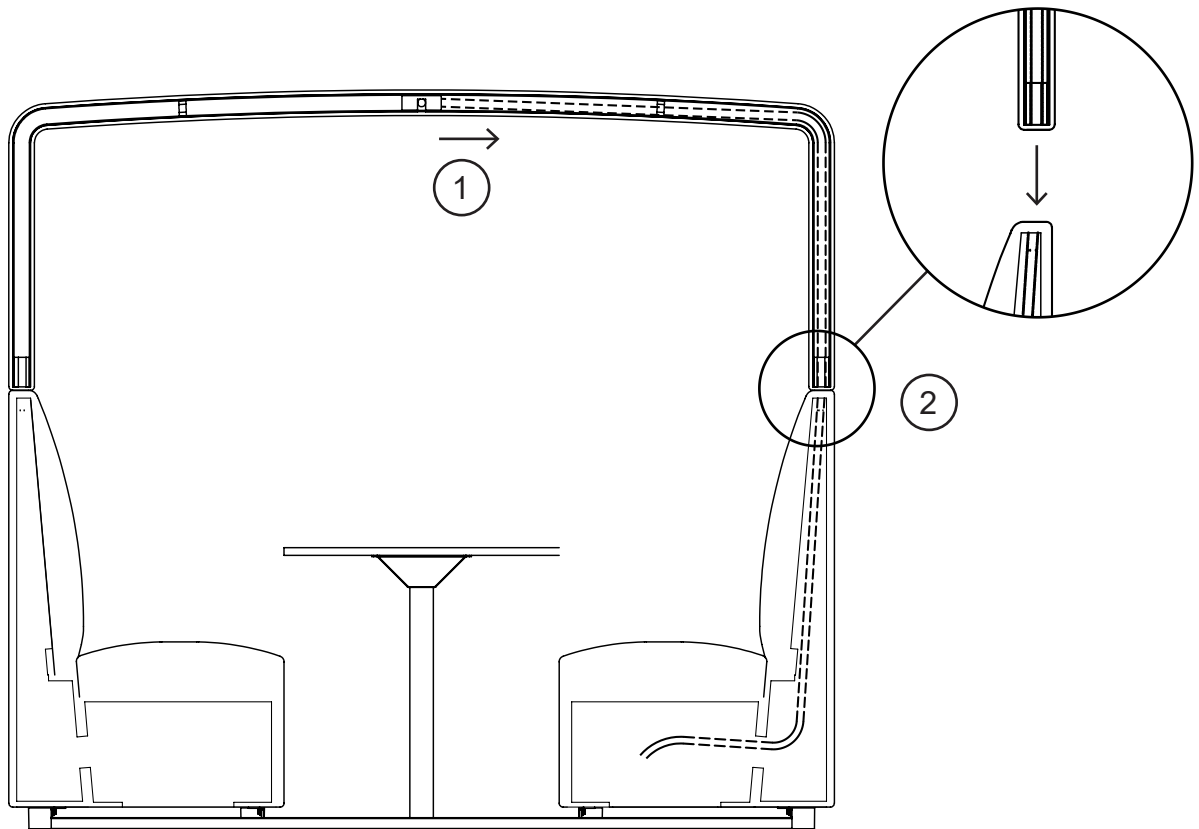

3

CONDUIT

The construction is prepared with a conduit for pulling a wire through.

4