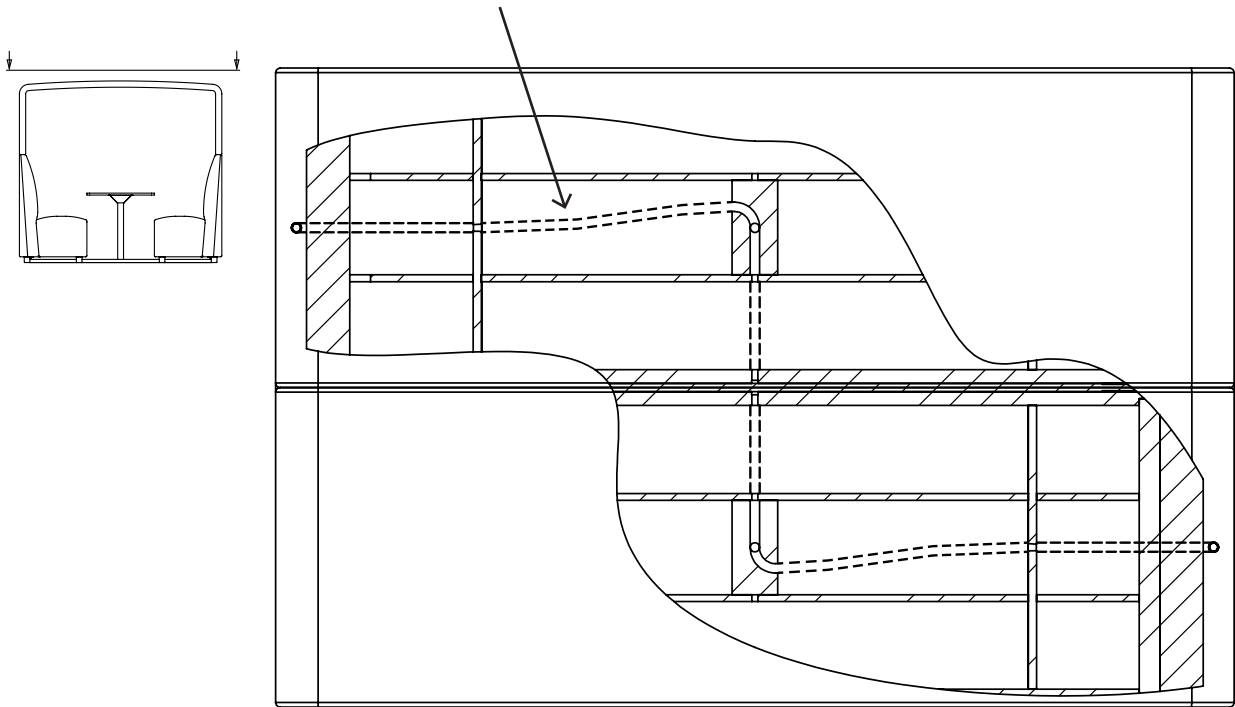

3

CONDUIT

The construction is prepared with a conduit for pulling a wire through.