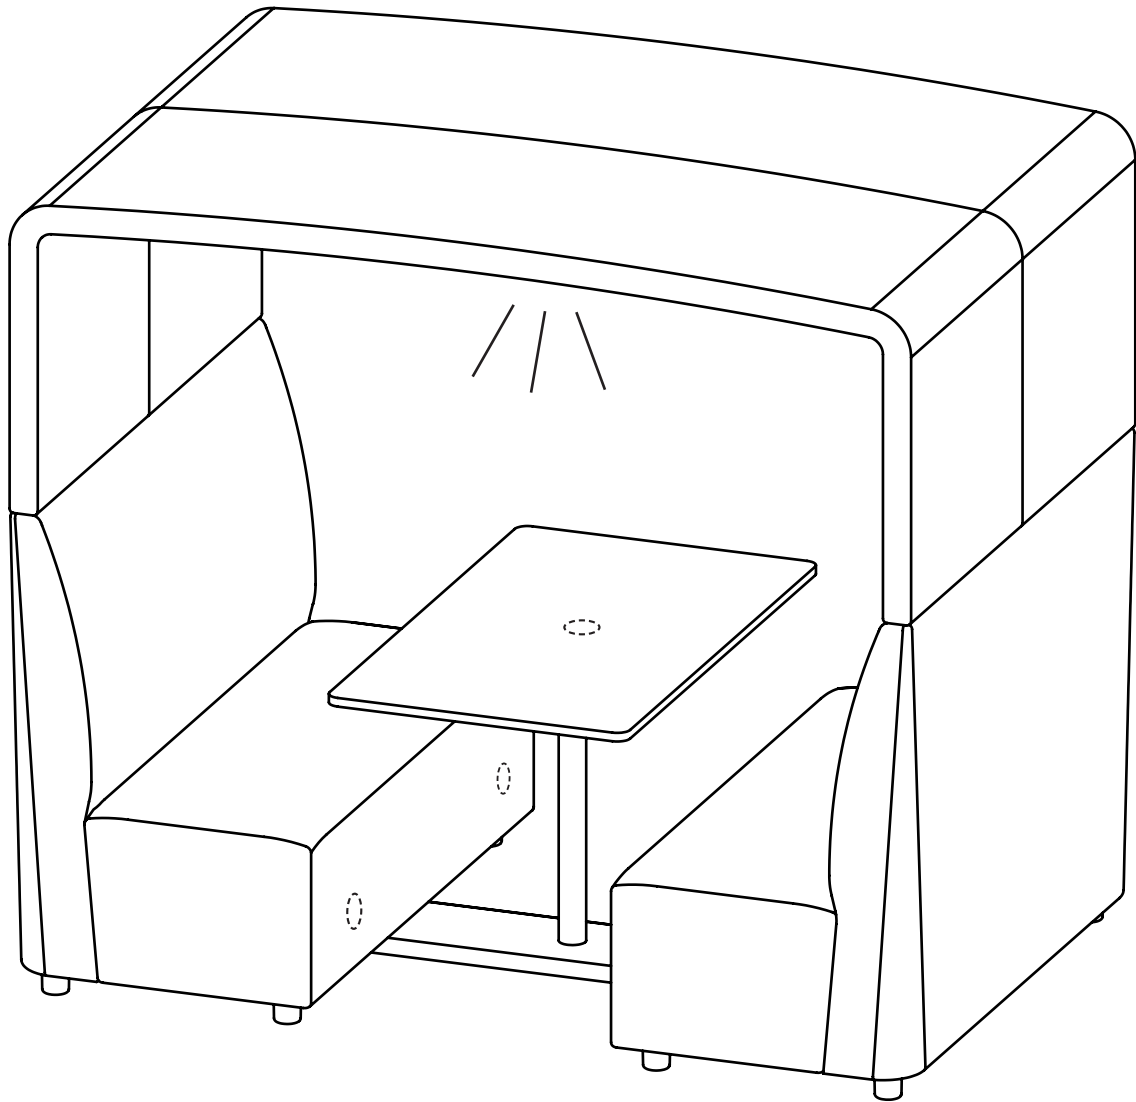

FourLikes® Meet 1400

Lightning and Power Units Installation

Lightning Installation	2
Power Units Installation	4
Recommended Light & Units	6

ATTENTION! Authorised personnel must perform all electrical fittings.