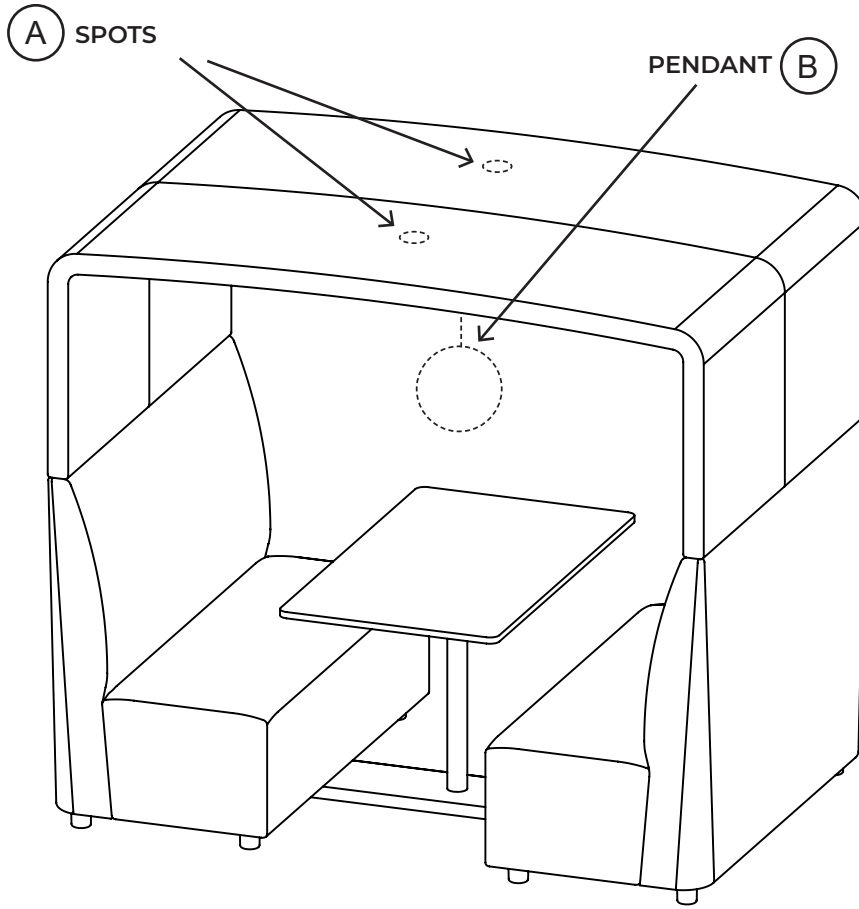

## Lightning Installation

2

**A1 SPOTS**  
Make a hole for lighting installation in the desired size.  
Predrilled hole (Ø20 mm) in the construction.

**B1**

**PENDANT**  
Lead the wire to the centre of separation between the roofs if centred lighting is desired.  
(Pendant max weight 10 kg)