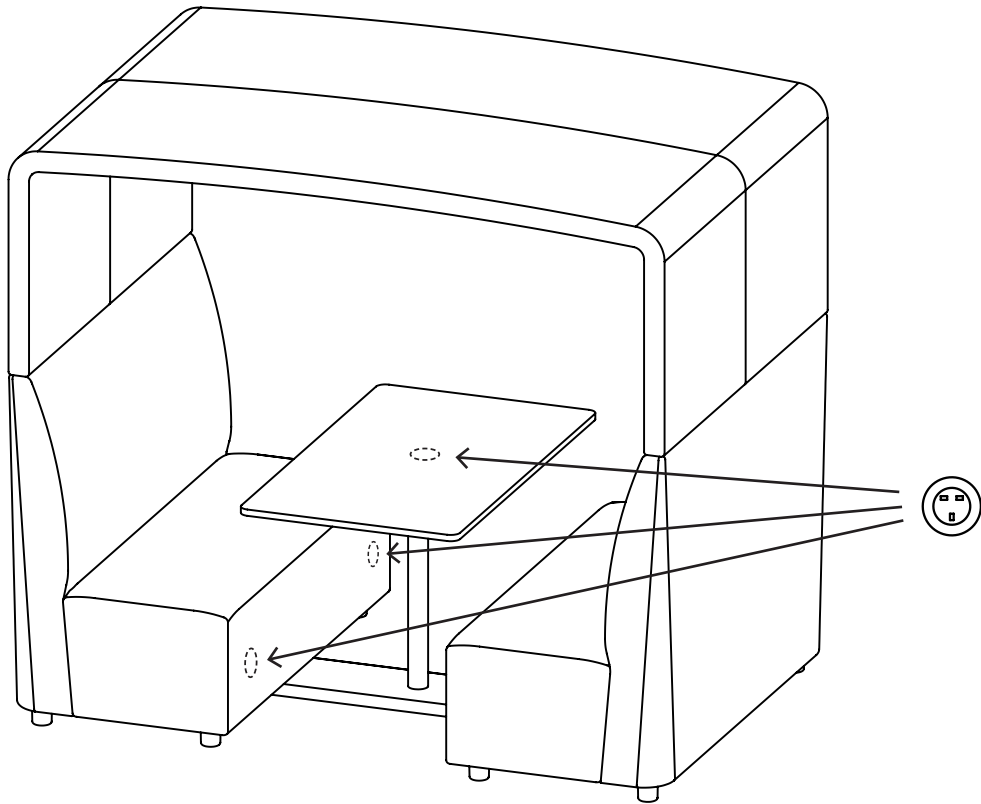

## Lightning Installation

2

**A1 SPOTS**  
Make a hole for lighting installation in the desired size.  
Predrilled hole (Ø20 mm) in the construction.

**B1**

**PENDANT**  
Lead the wire to the centre of separation between the roofs if centred lighting is desired.  
(Pendant max weight 10 kg)

## Power Unit Installation

2

A

Max Ø60  
Place the power unit  
in the sides if Max  
Ø60 is desired.

3

**B**

**Max  $\varnothing 80$**   
Place the power unit  
centred if Max  $\varnothing 80$  is  
desired.