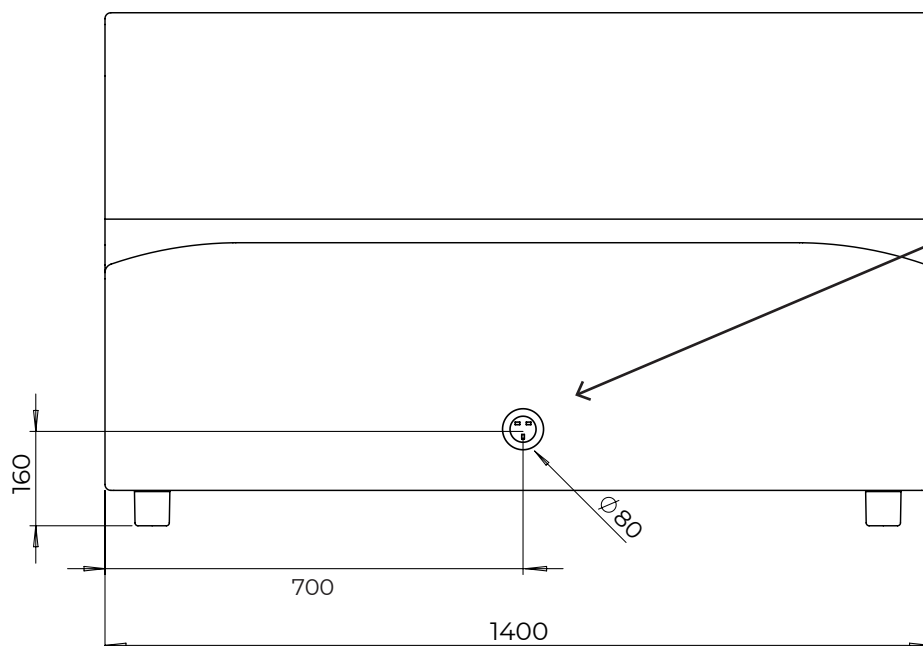

## Lightning Installation

2

**A1 SPOTS**  
Make a hole for lighting installation in the desired size.  
Predrilled hole (Ø20 mm) in the construction.

**B1**

**PENDANT**  
Lead the wire to the centre of separation between the roofs if centred lighting is desired.  
(Pendant max weight 10 kg)

## Power Unit Installation

2

A

Max Ø60  
Place the power unit  
in the sides if Max  
Ø60 is desired.

3

**B**

**Max  $\varnothing 80$**   
Place the power unit  
centred if Max  $\varnothing 80$  is  
desired.