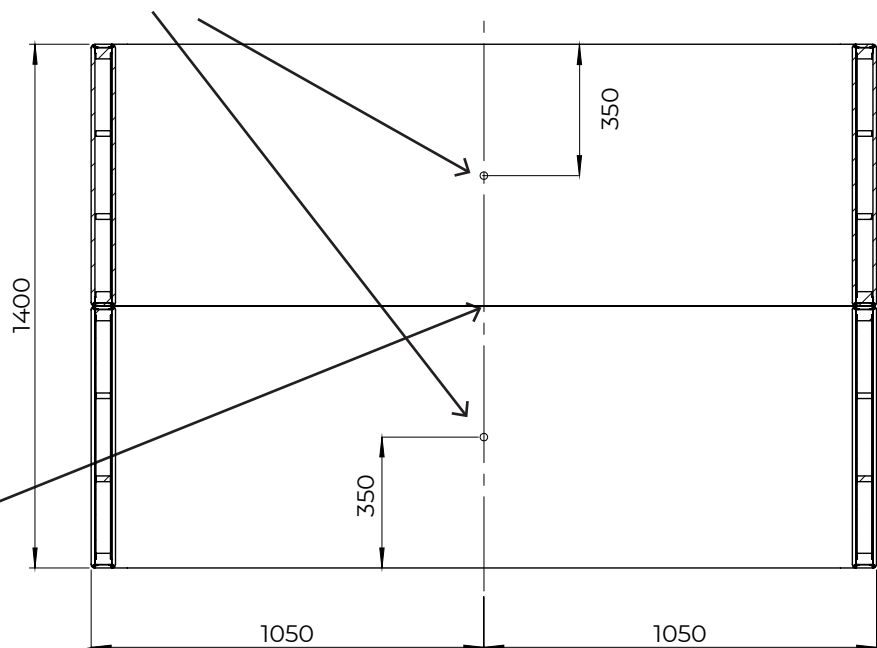

## Lightning Installation

2

**A1 SPOTS**  
Make a hole for lighting installation in the desired size.  
Predrilled hole (Ø20 mm) in the construction.

**B1**

**PENDANT**  
Lead the wire to the centre of separation between the roofs if centred lighting is desired.  
(Pendant max weight 10 kg)

## Power Unit Installation

2

A

Max Ø60  
Place the power unit  
in the sides if Max  
Ø60 is desired.

3

**B**

**Max  $\varnothing 80$**   
Place the power unit  
centred if Max  $\varnothing 80$  is  
desired.