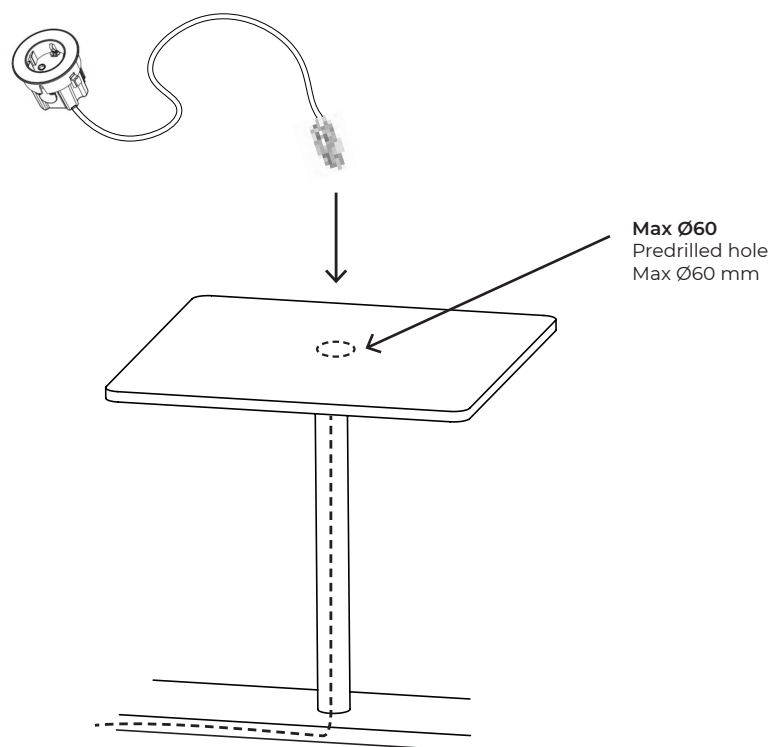

3

B

Max $\varnothing 80$
Place the power unit
centred if Max $\varnothing 80$ is
desired.

4