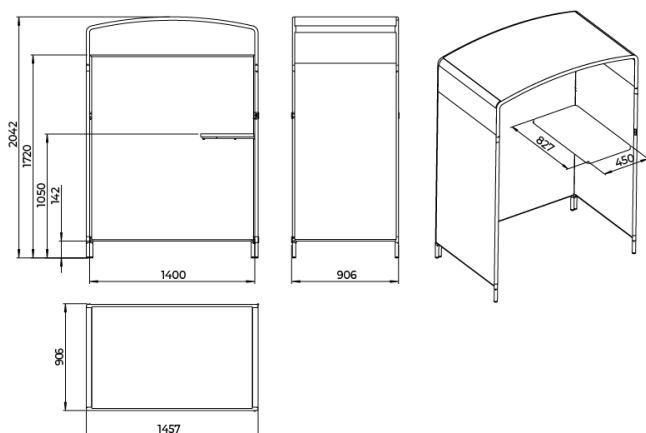

FourPeople® Housing

EN

Design: Nørgaard Design

FourPeople - Partition - Work Housing - Upholstery

FOUR
DESIGN

AN OCEE
INTERNATIONAL
COMPANY