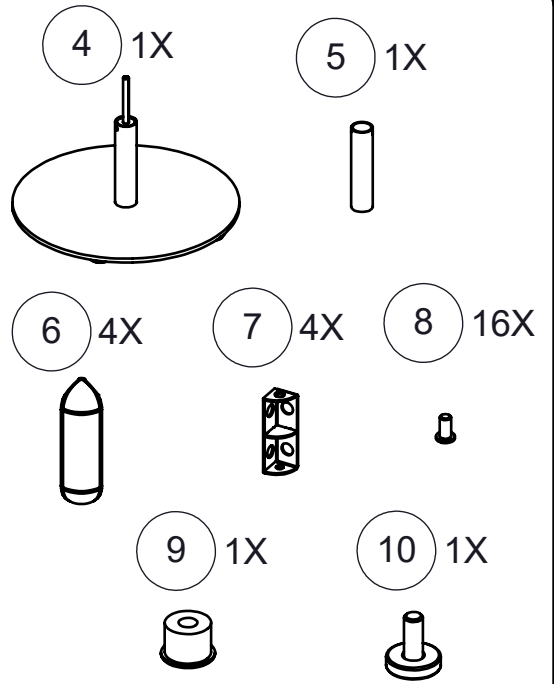

Warning!
Remove 1 bolt at a time.
Install 1 leg at a time.

3

Stand Alone

FourPeople

Add on panel

Stand alone page 4

Screw driver Torx T25

6